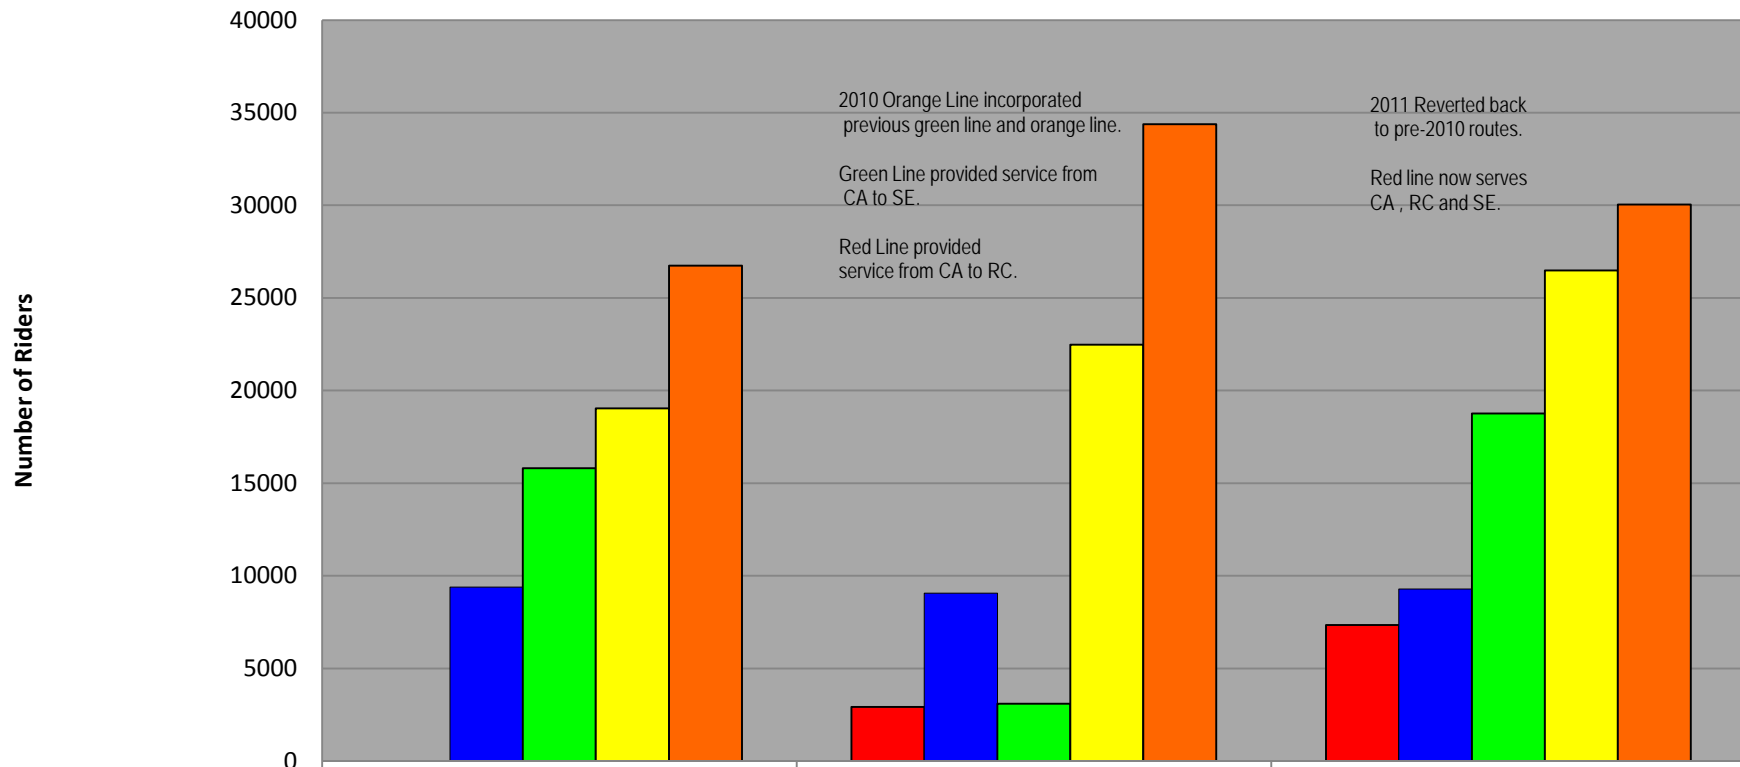

Fall Term Shuttle Usage

	2009	2010	2011
■ Cascade (Red Line)	0	2913	7338
■ Rock Creek (Blue Line)	9385	9057	9278
■ Cascade (Green Line*)	15808	3099	18755
■ South East (Yellow Line)	19034	22472	26477
■ Sylvania (Orange Line*)	26737	34386	30050