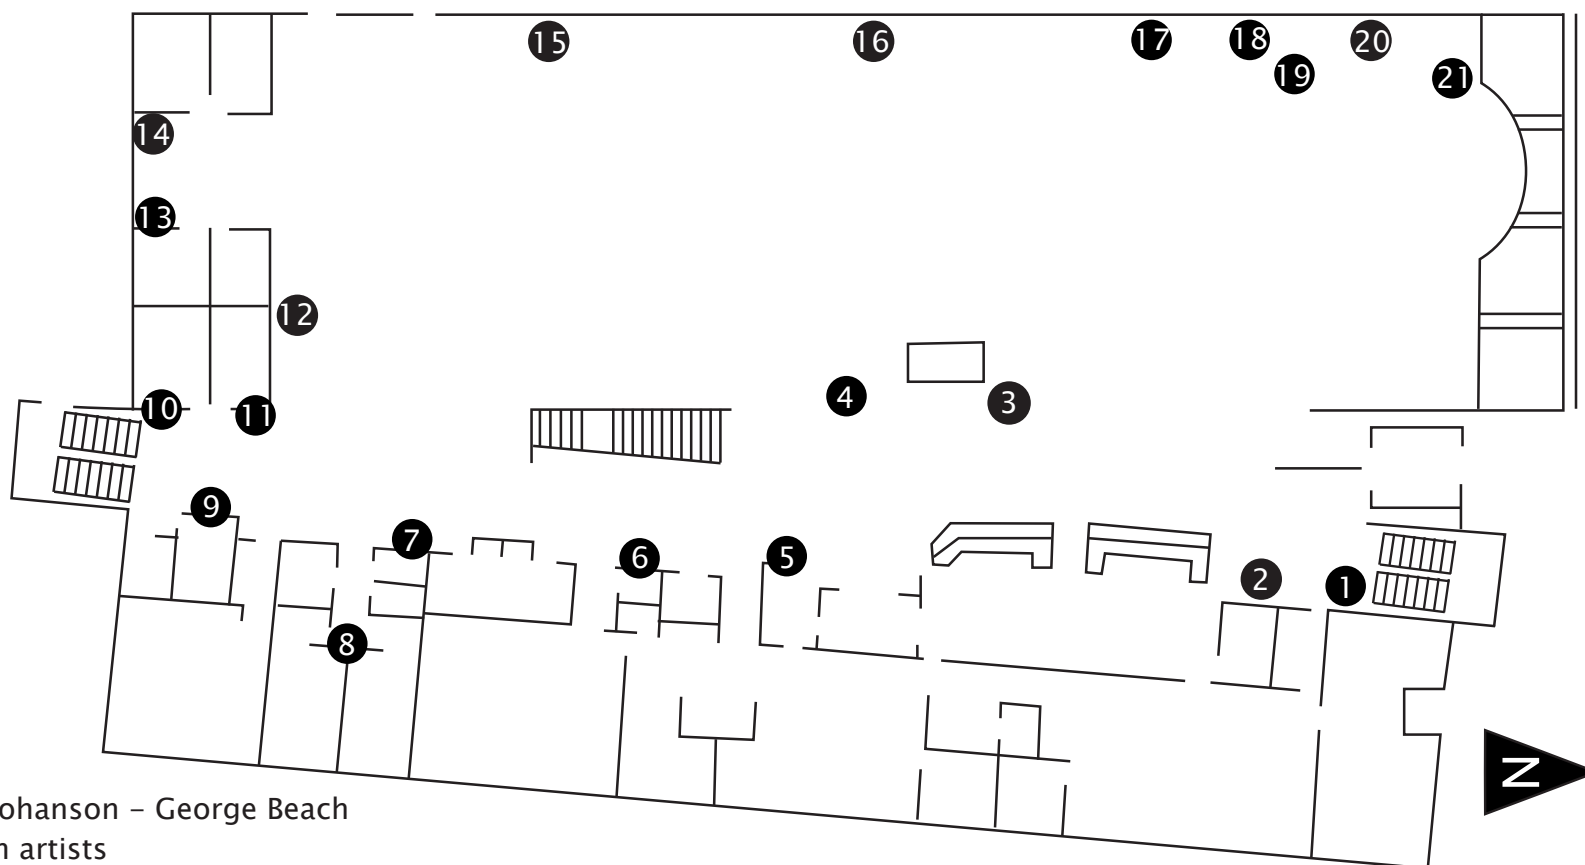

Sylvania Library – Art Guide

First Floor

1. George Johanson – George Beach

2. Unknown artists

a. Book of Hours

b. Dutch Service Book

c. untitled calligraphy

3. Richard Hunt – Welcoming Pole