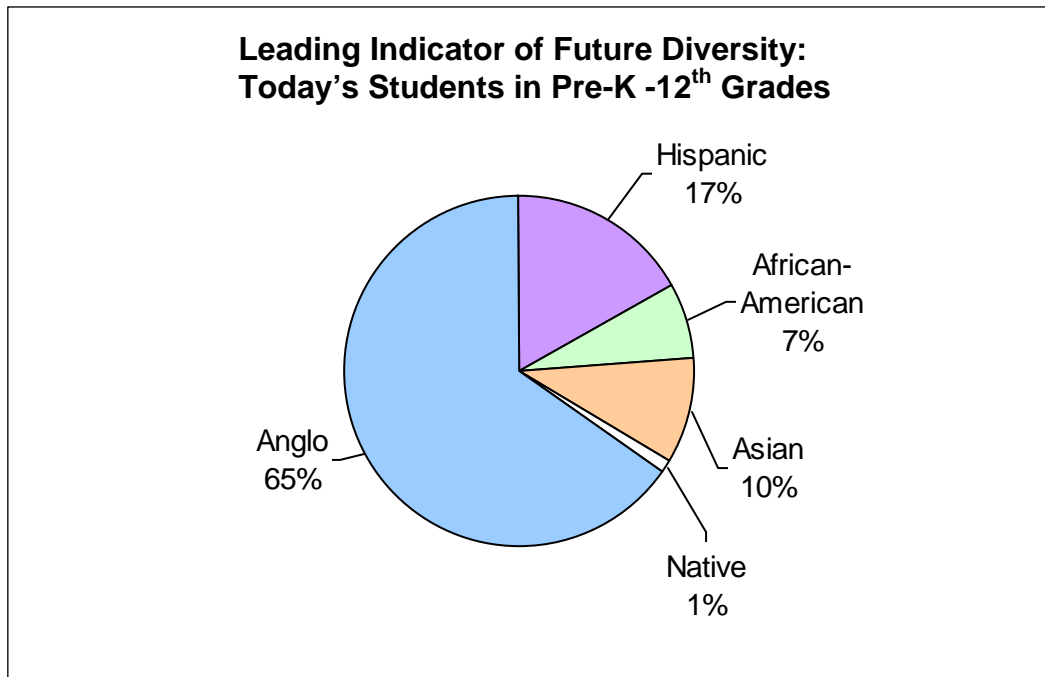

PCC: The Students We Serve

2008-09: 87,000+ Students (Unduplicated Credit and Non-Credit Combined)

Our 5-County Community By 2020:

Growing, Older and Increasingly Diverse

By 2020 (est.) 2,050,000 Total Residents
 = 16% increase which is 278,000 *additional* Residents