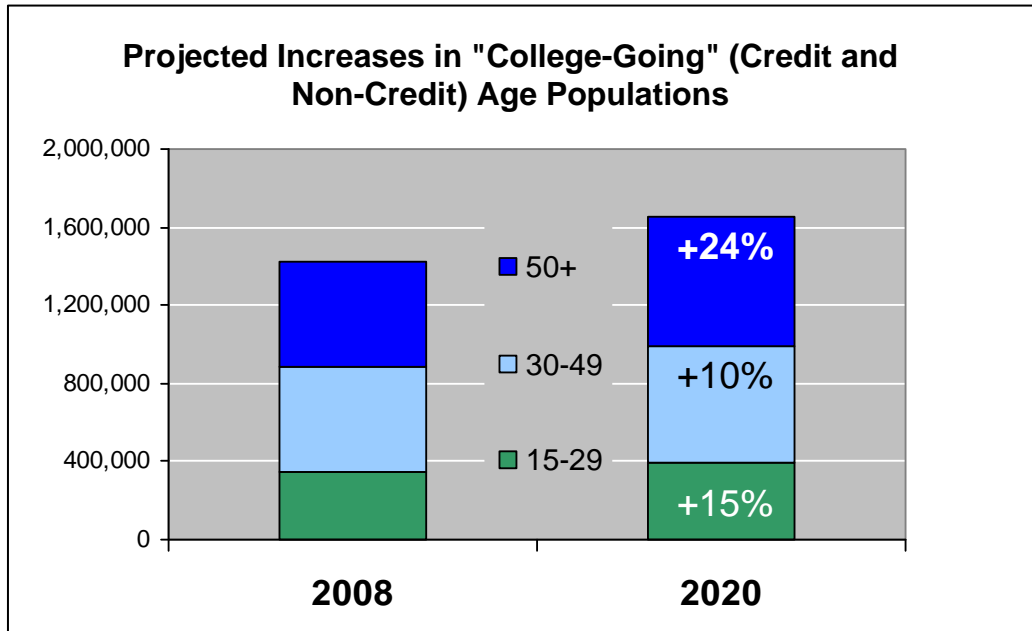

PCC: The Students We Serve

2008-09: 87,000+ Students (Unduplicated Credit and Non-Credit Combined)

Our 5-County Community By 2020:

Growing, Older and Increasingly Diverse

By 2020 (est.) 2,050,000 Total Residents
 = 16% increase which is 278,000 *additional* Residents

"Community" is defined as Clackamas, Columbia, Multnomah, Washington, and Yamhill Counties.
 Population projections provided by the Office of Economic Analysis, Department of Administrative Services, State of Oregon