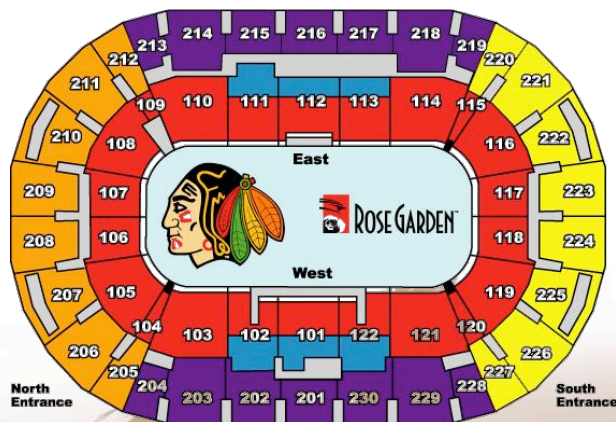

PORTLAND COMMUNITY COLLEGE FOUNDATION NIGHT WINTERHAWKS HALL OF FAME INDUCTIONS

Friday, March 6
7PM vs Tri-City
Rose Garden

Portland Community College

PCC Special: Ticket + Hat Combo

Orange Level  \$12 per person

**Not available day of game. While supplies last.
Retail value of ticket and hat is \$46.00.
Red 100 Level combo available for \$16/person.*

VS

On Saturday, March 6, the team will host its inaugural Winterhawks Hall of Fame Night, when the Winterhawks induct the first class into its newly-formed Hall of Fame prior to their game against the Tri-City Americans. **HELP OREGON FAMILIES** as a portion of tickets sold will benefit the Portland Police Sunshine Division.