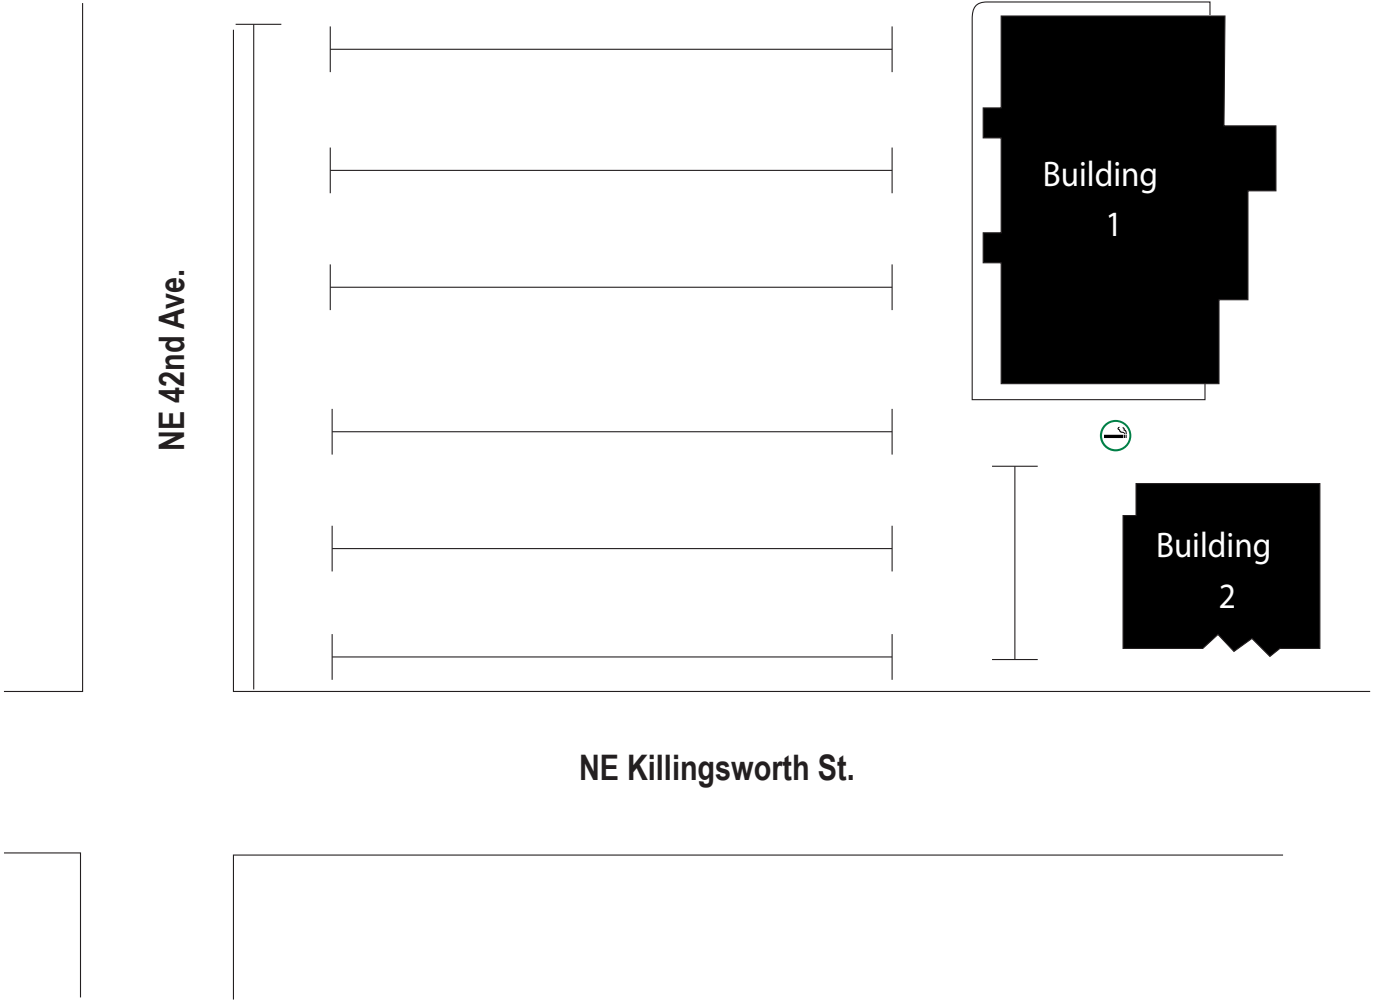

PORTLAND METROPOLITAN
WORKFORCE TRAINING CENTER
5600 NE 42nd Avenue
Portland, Oregon 97218

All campus locations are Tobacco Free.

NE Killingsworth St.