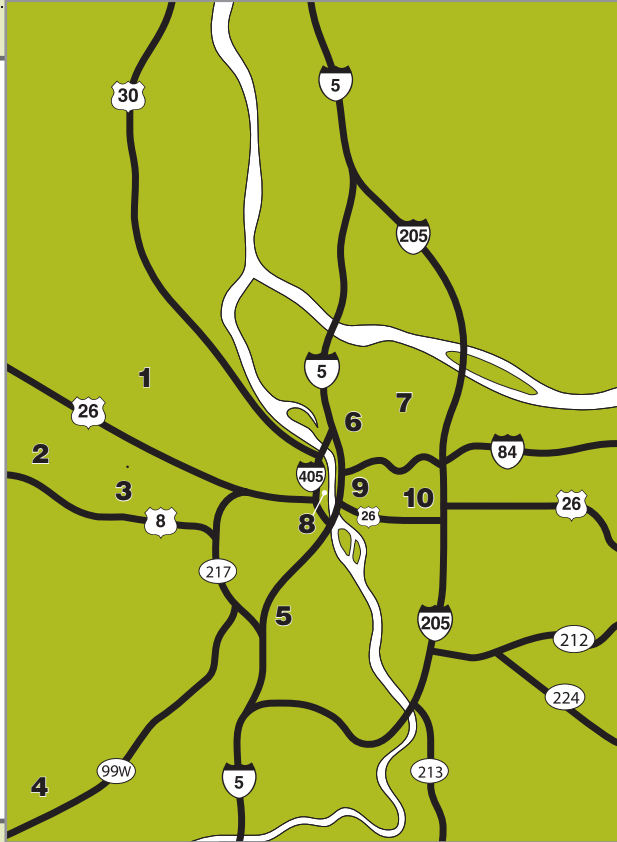

CASCADE CAMPUS
 705 N Killingsworth St.
TriMet Bus: 4, 40, 72
Max Yellow Line

ROCK CREEK CAMPUS
 17705 NW Springville Rd.
TriMet Bus: 52, 67

HILLSBORO CENTER
 102 SW Washington St.
TriMet Bus: 46, 57
MAX: Blue Line

WILLOW CREEK
 241 SW Edgeway Dr.
TriMet Bus: 47, 48, 52, 59, 88
MAX: Blue Line

**NEWBERG CENTER
 (INTERIM LOCATION:
 CHEHALEM CULTURAL CENTER)**
 415 E Sheridan St.

PORTLAND METROPOLITAN WORKFORCE TRAINING CENTER
 5600 NE 42nd Ave.
TriMet Bus: 72, 75

DOWNTOWN CENTER
 722 SW 2nd Ave.
TriMet Bus: 15, 51
MAX: Blue & Red Lines

**CLIMB CENTER
 (FORMERLY CENTRAL PORTLAND WORKFORCE TRAINING CENTER)**
 1626 SE Water Ave.
TriMet Bus: 4, 6, 10, 14, 31, 32, 33, 41
 (bus stop is one block north on the Hawthorne Bridge)

SOUTHEAST CENTER
 2305 SE 82nd Ave.
TriMet Bus: 4, 72

SYLVANIA CAMPUS
 12000 SW 49th Ave.
TriMet Bus: 44, 78